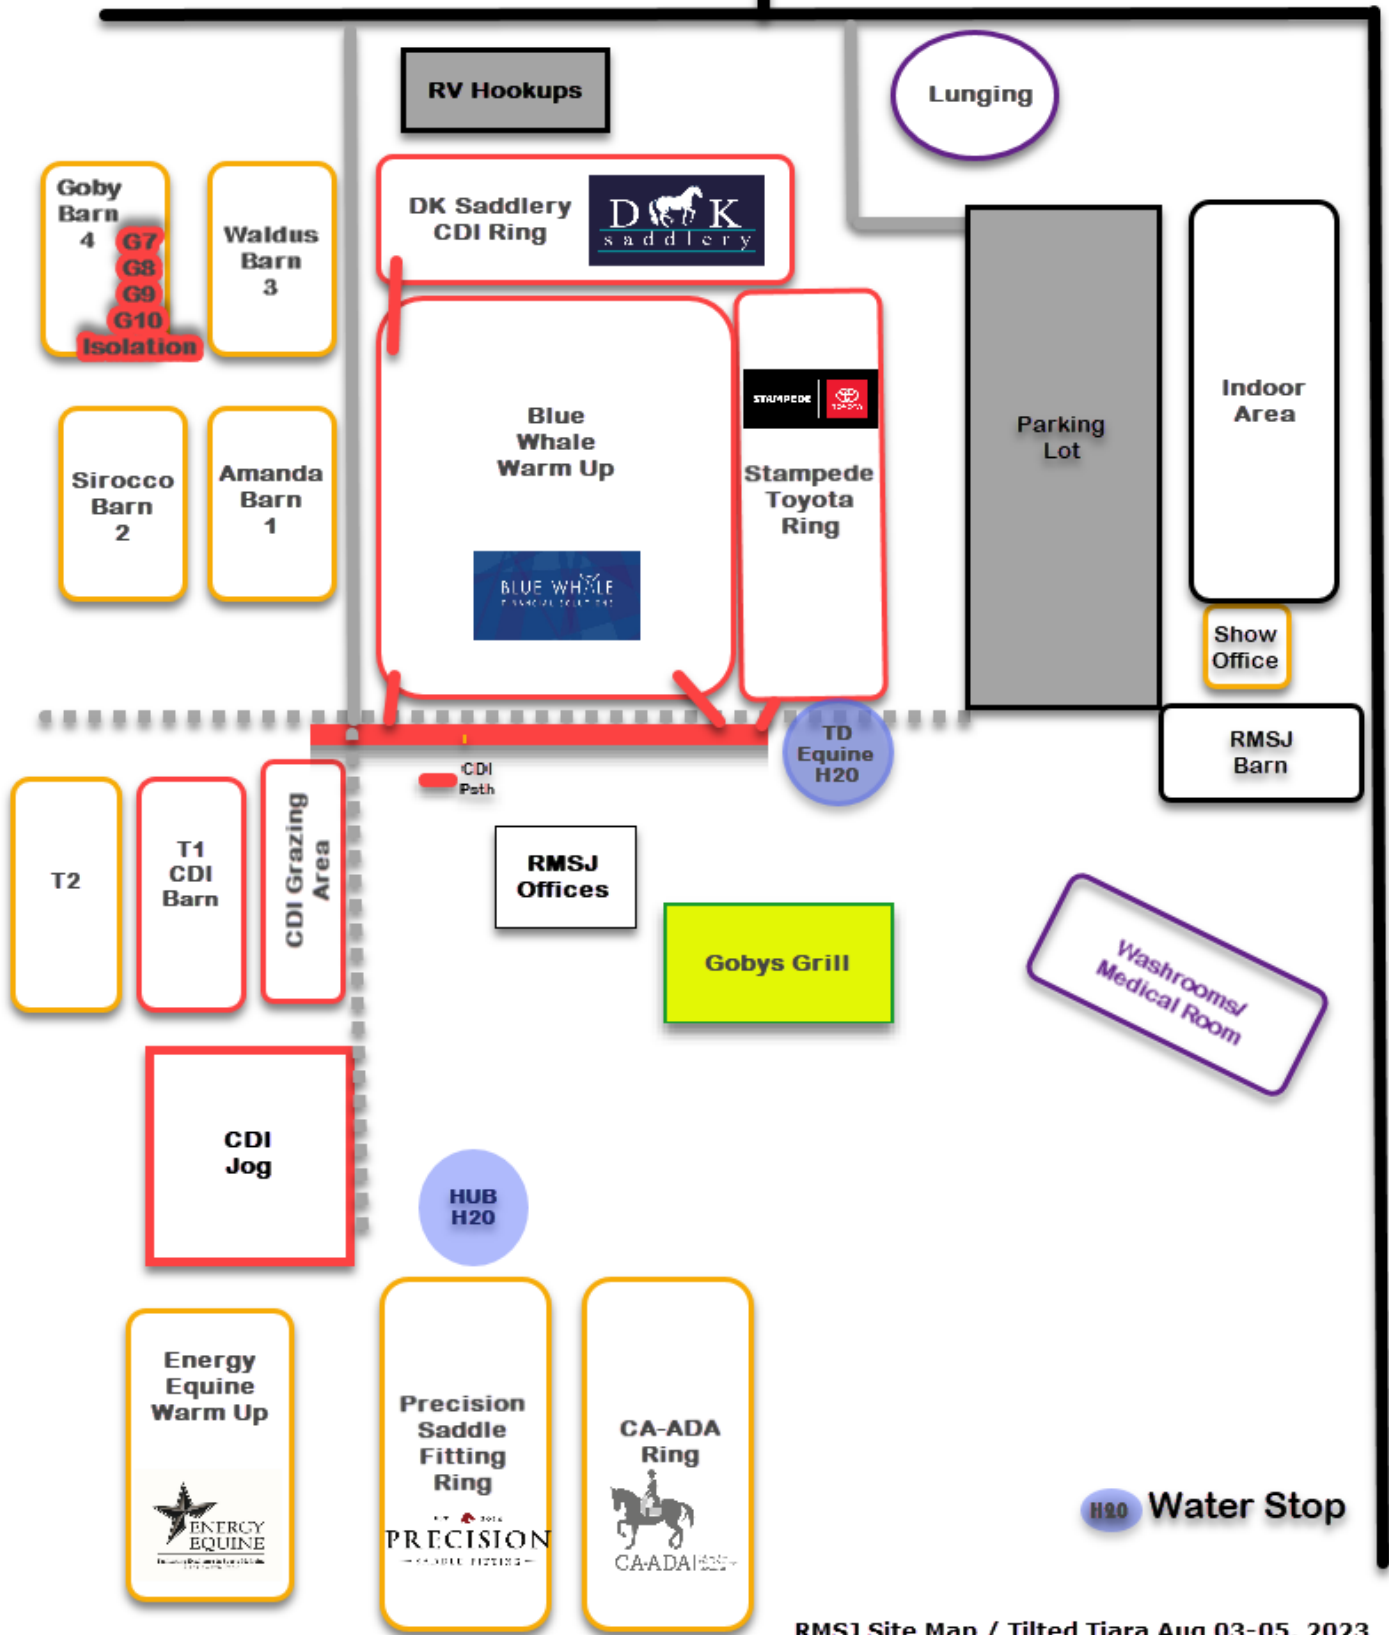

**Spectator and Horse Trailer Parking**

RMSJ Site Map / Tilted Tiara Aug 03-05, 2023